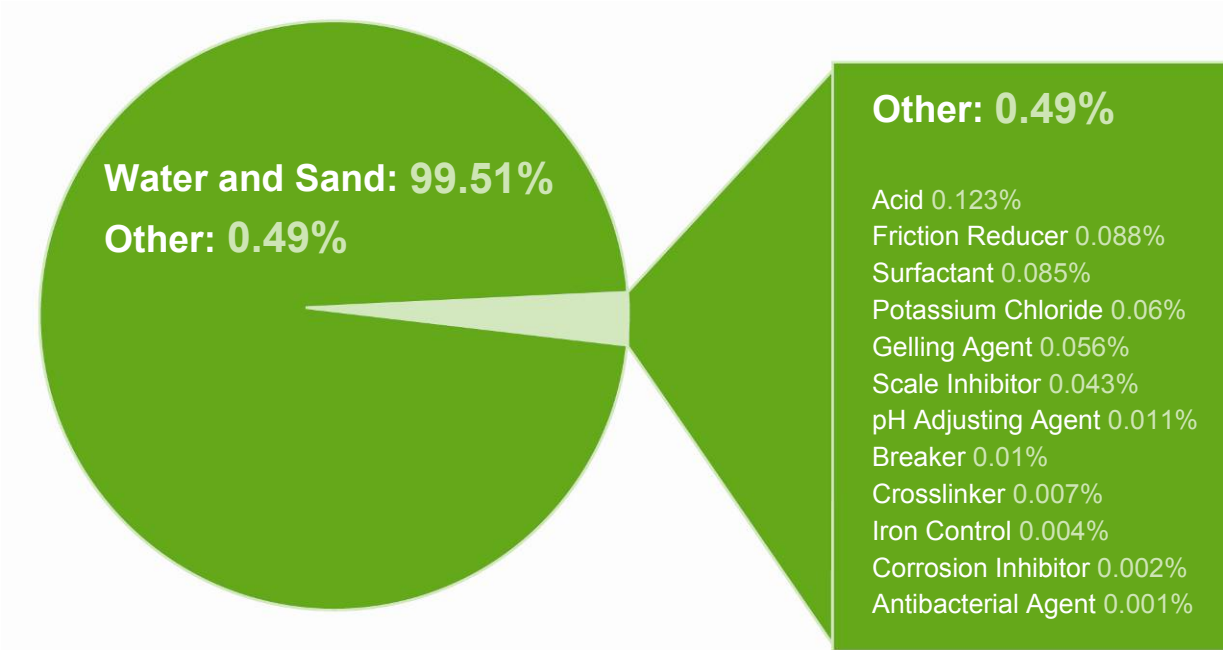

## Examples of Typical Shale Fracturing Mixture Makeup

### Also found in:

- .12% **Diluted Acid:** Household Cleaner, Swimming Pool Cleaner
- .09% **Friction Reducer:** Water Treatment, Candy, Make-up Remover
- .09% **Surfactant:** Glass Cleaner, Antiperspirant, Hair Color
- .06% **Potassium Chloride:** Low Sodium Table Salt Substitute
- .06% **Gelling Agent:** Toothpaste, Baking Goods, Ice Cream, Sauces, Cosmetics
- .04% **Scale Inhibitor:** Household Cleaners, Deicing Agent
- .01% **pH Adjusting Agent:** Detergents, Washing Soda, Water Softener, Soap
- .01% **Breaker:** Hair Cosmetics, Household Plastics
- .007% **Crosslinker:** Soaps, Laundry Detergent
- .004% **Iron Control:** Food Additive, Lemon Juice, Flavoring in Food & Beverage
- .002% **Corrosion Inhibitor:** Pharmaceuticals, Plastics
- .0001% **Antibacterial Agent:** Disinfectant, Used to Sterilize Medical Equipment